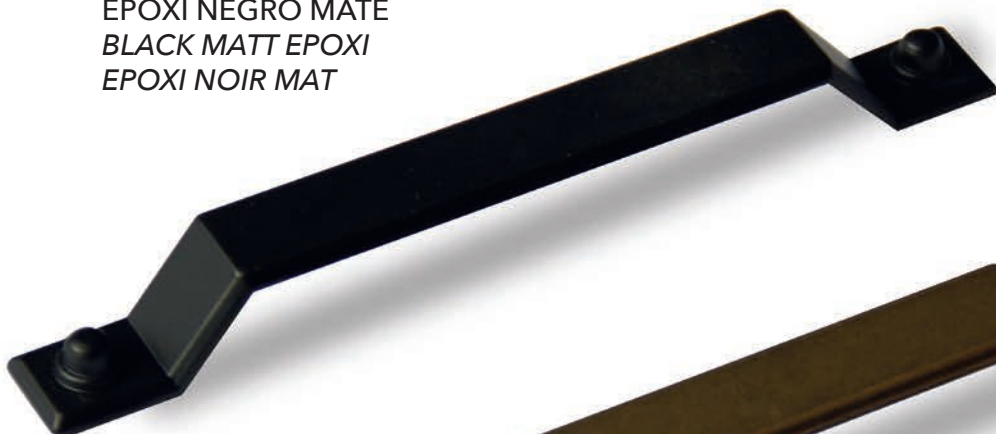

REF. 2706
EPOXI NEGRO MATE
BLACK MATT EPOXI
EPOXI NOIR MAT