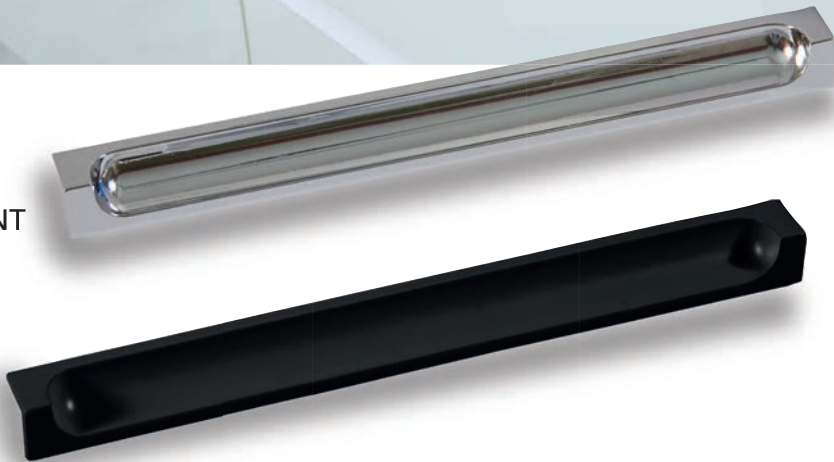

REF. 2860
NEGRO MATE
BLACK MATT
NOIR MAT

REF. 2860
BLANCO MATE
WHITE MATT
BLANC MAT