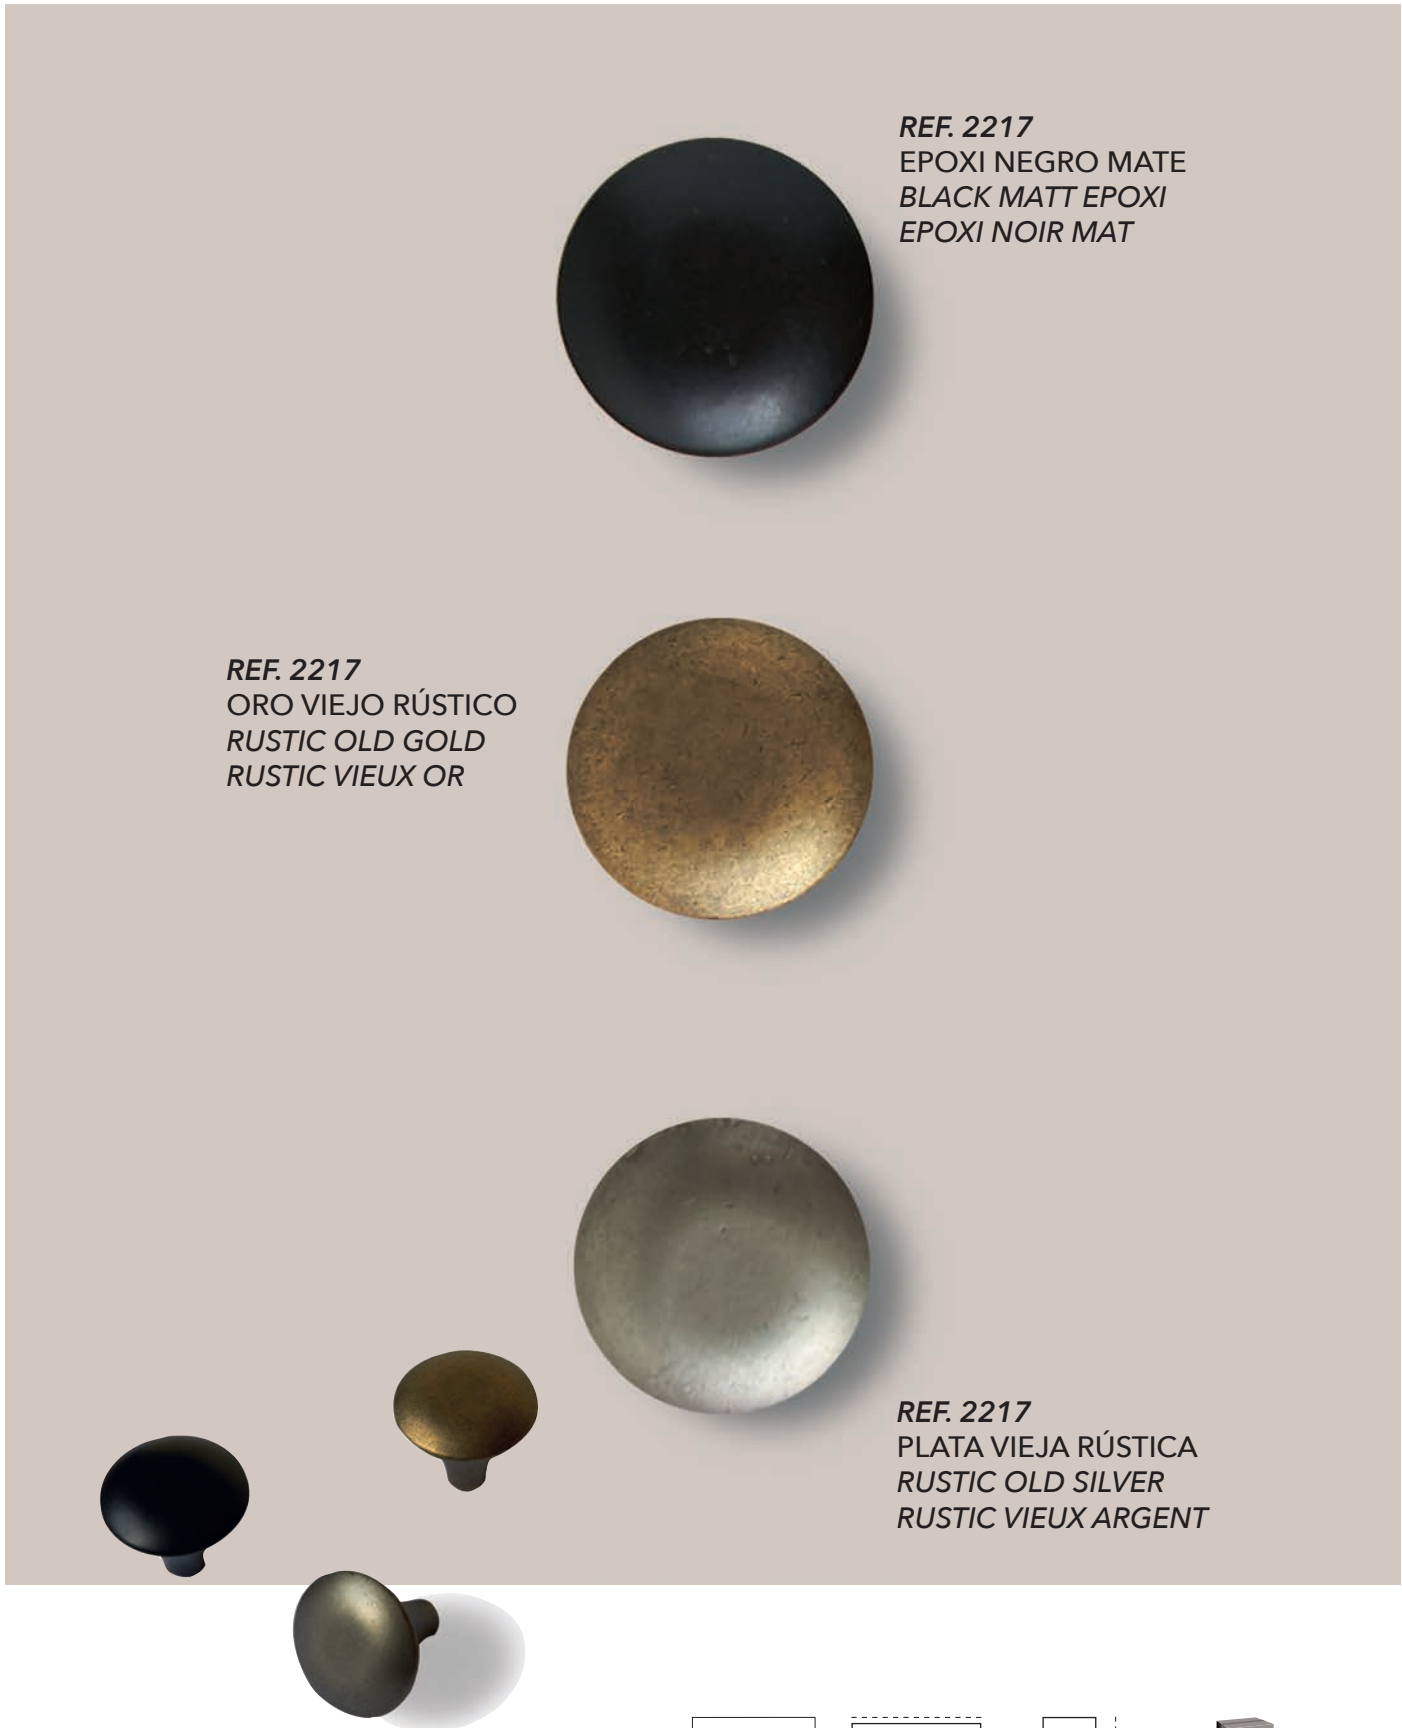

*REF. 2217
EPOXI NEGRO MATE
BLACK MATT EPOXI
EPOXI NOIR MAT*

*REF. 2217
ORO VIEJO RÚSTICO
RUSTIC OLD GOLD
RUSTIC VIEUX OR*

*REF. 2217
PLATA VIEJA RÚSTICA
RUSTIC OLD SILVER
RUSTIC VIEUX ARGENT*

REF.	ACABADO/FINISHED	TORNILLOS SCREWS	LARGO LONG	ALTO HIGH	PAKAGING
2217	Epoxi negro mate/Matt black epoxi Epoxi noir mat Plata vieja rústica/Rustic old silver/Rustic vieux arg. Oro viejo rústico/Rustic old gold/Rustic Vieux or		31 MM.	30 MM.	25 pz/box