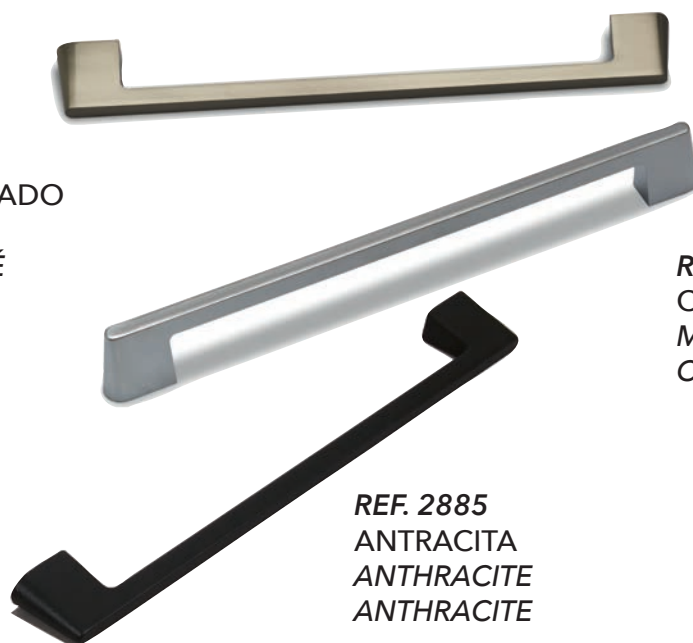

REF. 2885
NIQUEL SATINADO
SATIN NICKEL
NICKEL SATINÉ

REF. 2885
CROMO MATE
MATT CHROME
CHROME MAT